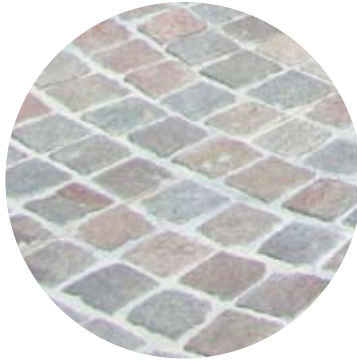

# PORPHYRY

---

## RANGES

Porphyry

**Formats**

---

Random Lengths

Cobbles

Crazy Paving

Split Pebbles

---

A selection of high resolution 3D textures is available at [www.ecooutdoor.com.au](http://www.ecooutdoor.com.au)

**Porphyry is ideal for driveways and other high traffic areas. Given the subtle colour variation and low absorption rating, porphyry is easily maintained and doesn't show marks easily.**