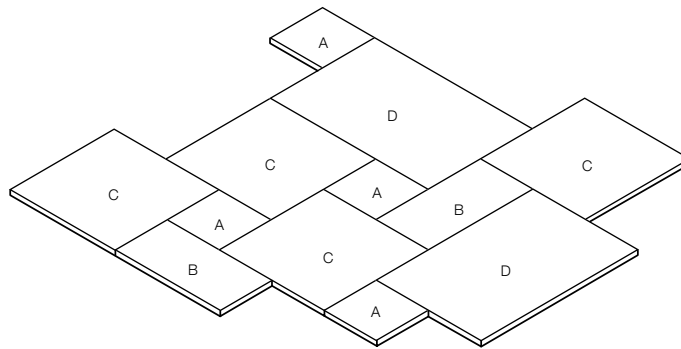

Modular pattern tiles come in pre-mixed crates.

Tiles are ideally best laid on a tile adhesive over a concrete slab. Refer to installation tips for further information.

605x400mm and 764x500mm tiles can be cut on-site for use as vertical risers when installing step treads.

For further information, installation tips and pricing please call a showroom on 1300 13 14 13.

**Allaro, Arbon, Garonne, Jericho,
La Roche**

Small Modular Pattern

Ratio	Sizes
4	A
2	B
4	C
2	D

Individual stone sizes vary. Lay pattern applies to all modular stones listed.

This pattern can be interlocked from all sides.

For a download of this pattern refer to website.

For further information, installation tips and pricing please call a showroom on 1300 13 14 13.

—

For more downloadable imagery visit www.ecooutdoor.com.au