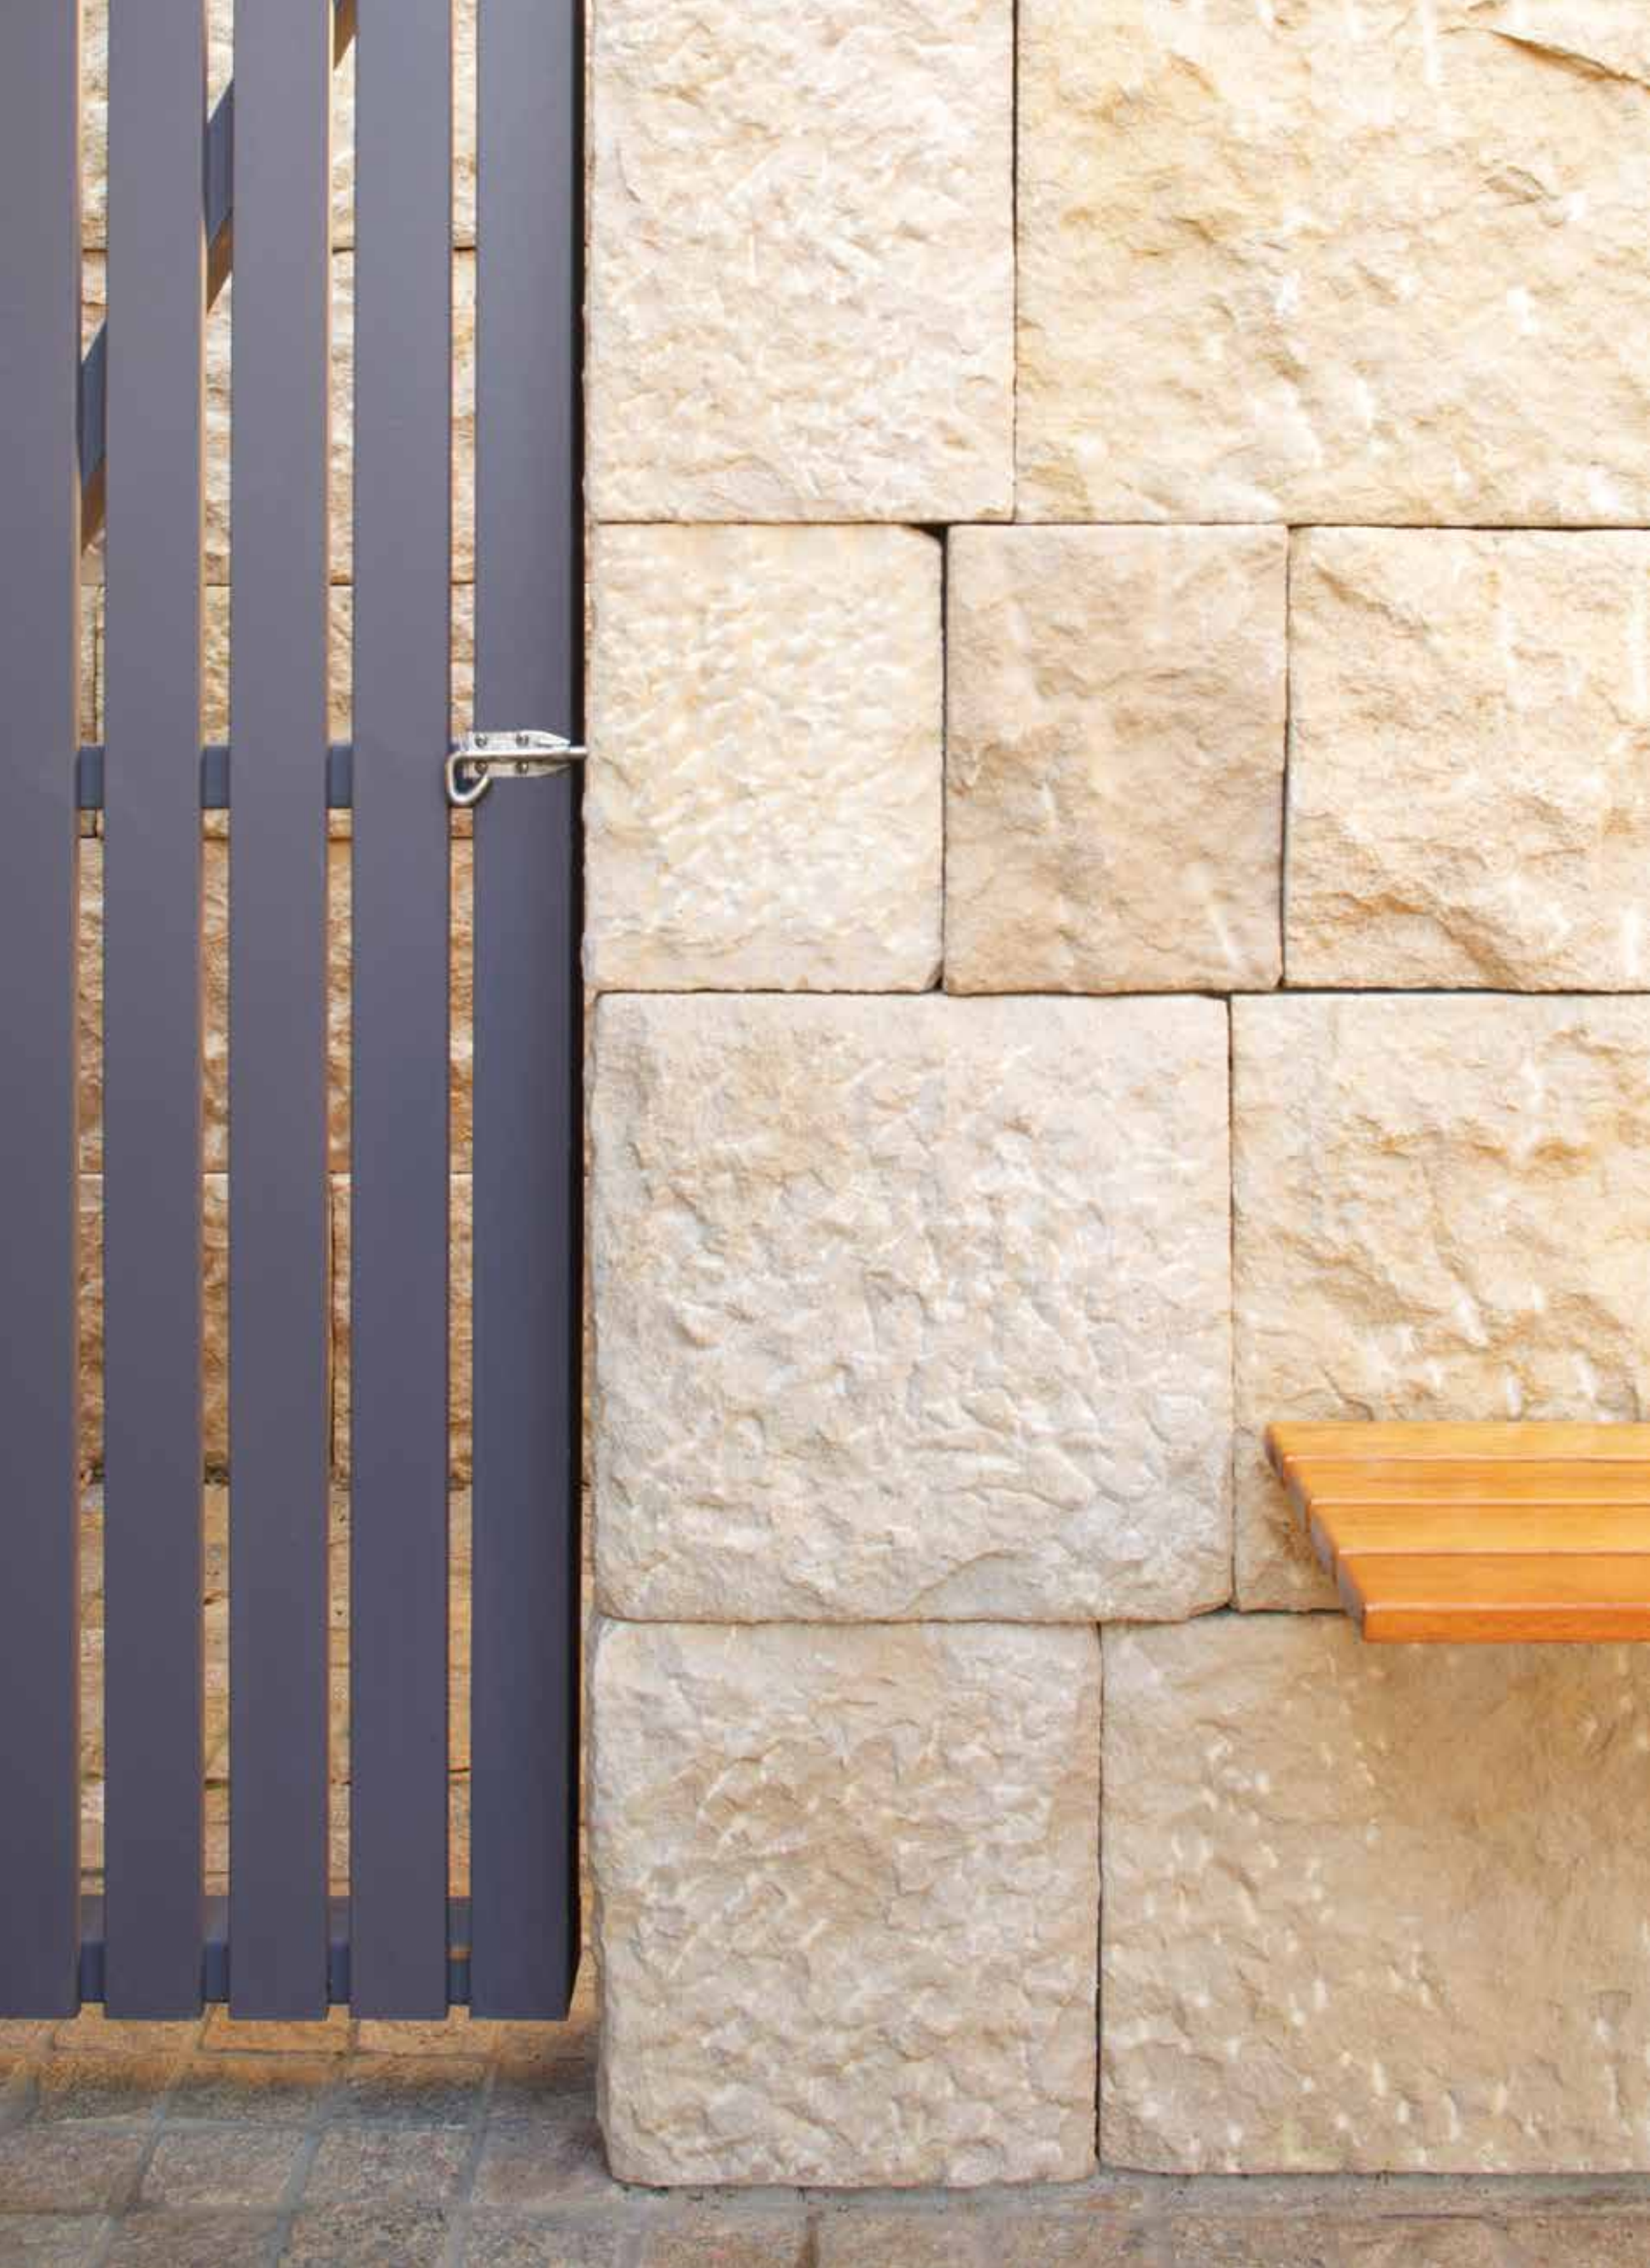

Traditional Format

A TIMELESS ARCHITECTURAL AESTHETIC

Traditional Format walling is a timeless and sophisticated format that will never date. It's been used in buildings for years and has an ageless aesthetic appeal.

With natural warmth and subtle colour variation, these stone walling options help provide atmosphere to any space. Random lengths develop variety in arrangement while our sibling flooring range supports a sense of design continuity.

We believe that finishing is key for natural stone to work effectively in a design and our L-shaped corner units offer a sense of structural depth and form that cannot be achieved with a miter join.

Beautiful natural colour variation is present throughout our Barrimah™ walling and the distressed finish perfectly highlights the natural beauty of the stone.