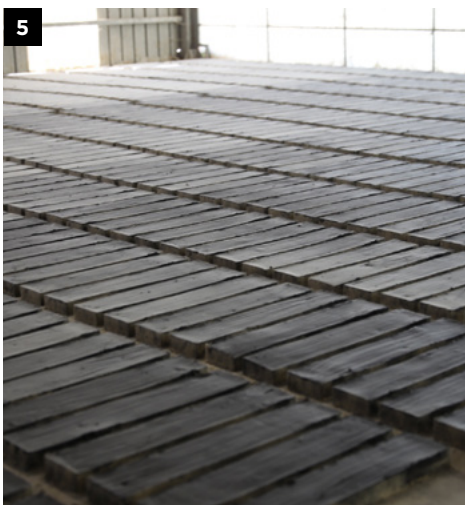

Antico Carbone

Antico Luce

Antico Nero

Antico Notte

Antico Panna

—
A selection of high resolution 3D textures is available at www.ecooutdoor.com.au

-
1. Antico Luce
 2. Antico Luce
 3. Cotto is made from clay and water
 4. Tiles are shaped before being aired dry
 5. Tiles are aired before being kiln fired
 6. Antico Luce ready for despatch
-

SIZES

Tavella

Listello

Pebbles

Coping / Step Tread

Shown here in Herringbone pattern

—
For more downloadable imagery visit www.ecooutdoor.com.au

Antico Luce	<i>Weight (kg/m²)</i>	<i>Packing Details (m²/crate)</i>
Tavella 155x310mm, 23mm	42	20
Listello 60x265mm, 28mm	50	20
Coping / Step Tread 155x310mm, 55mm	100	212 units
Pebbles Large round stones 20kg bag Small flat stones 20kg bag		
Antico Arrotato, Antico Carbonne, Antico Nero, Antico Notte, Antico Panna		
Tavella 150x300mm, 25mm	40	29
Listello 70x300mm, 25mm	40	26