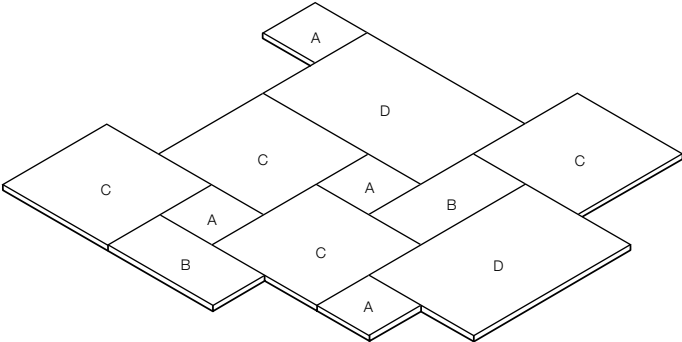

Beauford	<i>Weight (kg/m²)</i>	<i>Packing Details (m²/crate)</i>
Random Lengths		
406/500x406-915mm, 19-22mm	50	18
Coping / Step Tread		
Heavily Distressed		
406x915mm, 30mm	80	33 units
406x915mm, 50mm	121	20 units
Irregular Crazy Paving, 20mm	49	16
Bolzano®		
Irregular crazy paving, 30mm	75	15
Coping / Step Tread		
406x610mm, 30mm	20	60 units
Brannon, Bullen & Osprey		
Tiles		
Modular 252-764mm, 30mm	75	11.6
Irregular crazy paving, 30mm	75	16
Camelhaas		
Tiles		
Modular 271-817mm, 19-21mm	50	19.8
Coping / Step Tread		
406x817mm, 30mm	78	35 units
406x817mm, 50mm	135	20 units
Toolara		
Random Lengths		
610x406-915mm, 18mm	48	25
Coping / Step Tread		
Heavily Distressed		
406x915mm, 30mm	70	35 units
406x915mm, 50mm	121	20 units

Brannon, Bullen, Osprey

Small Modular Pattern

Ratio	Sizes
4	A
2	B
4	C
2	D

Individual stone sizes vary. Lay pattern applies to all modular stones listed.
This pattern can be interlocked from all sides.
For a download of this pattern refer to website.
For further information, installation tips and pricing please call a showroom on 1300 13 14 13.