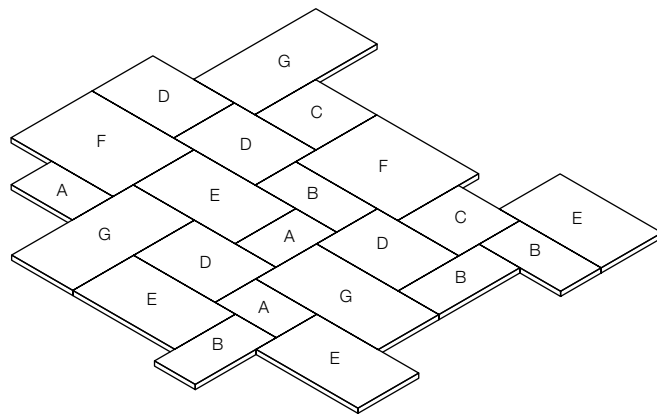

Brannon, Bullen, Osprey

Small Modular Pattern

Ratio	Sizes
4	A
2	B
4	C
2	D

Individual stone sizes vary. Lay pattern applies to all modular stones listed.
This pattern can be interlocked from all sides.
For a download of this pattern refer to website.
For further information, installation tips and pricing please call a showroom on 1300 13 14 13.

For more downloadable imagery visit www.ecooutdoor.com.au

Camelhaas

Small Modular Pattern

Ratio	Sizes
3	A
4	B
2	C
4	D
4	E
2	F
3	G

Individual stone sizes vary. Lay pattern applies to all modular stones listed.

This pattern can be interlocked from all sides.

For a download of this pattern refer to website.

For further information, installation tips and pricing please call a showroom on 1300 13 14 13.

—

For more downloadable imagery visit www.ecooutdoor.com.au