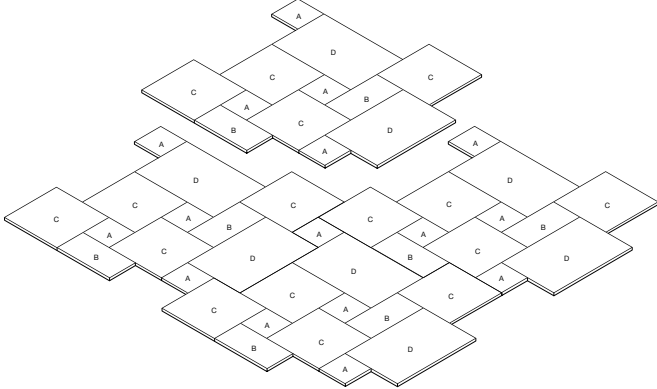

Beauford	<i>Weight (kg/m²)</i>	<i>Packing Details (m²/crate)</i>
Random Lengths		
406/500x406-915mm, 19-22mm	50	18
Coping / Step Tread		
Heavily Distressed		
406x915mm, 30mm	80	33 units
406x915mm, 50mm	121	20 units
Irregular Crazy Paving, 20mm	49	16
Bolzano®		
Irregular crazy paving, 30mm	75	15
Coping / Step Tread		
406x610mm, 30mm	20	60 units
Brannon, Bullen & Osprey		
Tiles		
Modular 252-764mm, 30mm	75	11.6
Irregular crazy paving, 30mm	75	16
Camelhaas		
Tiles		
Modular 271-817mm, 19-21mm	50	19.8
Coping / Step Tread		
406x817mm, 30mm	78	35 units
406x817mm, 50mm	135	20 units
Toolara		
Random Lengths		
610x406-915mm, 18mm	48	25
Coping / Step Tread		
Heavily Distressed		
406x915mm, 30mm	70	35 units
406x915mm, 50mm	121	20 units

Brannon, Bullen, Osprey

Small Modular Pattern

Ratio	Sizes
4	A
2	B
4	C
2	D

Individual stone sizes vary. Lay pattern applies to all modular stones listed.
This pattern can be interlocked from all sides.
For a download of this pattern refer to website.
For further information, installation tips and pricing please call a showroom on 1300 13 14 13.