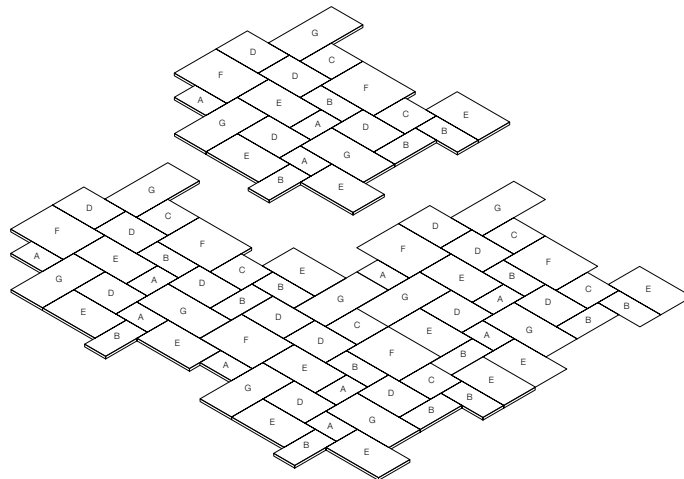

Brannon, Bullen, Osprey

Small Modular Pattern

Ratio	Sizes
4	A
2	B
4	C
2	D

Individual stone sizes vary. Lay pattern applies to all modular stones listed.
This pattern can be interlocked from all sides.
For a download of this pattern refer to website.
For further information, installation tips and pricing please call a showroom on 1300 13 14 13.

For more downloadable imagery visit www.ecooutdoor.com.au

Camelhaas

Small Modular Pattern

Ratio	Sizes
3	A
4	B
2	C
4	D
4	E
2	F
3	G

Individual stone sizes vary. Lay pattern applies to all modular stones listed.

This pattern can be interlocked from all sides.

For a download of this pattern refer to website.

For further information, installation tips and pricing please call a showroom on 1300 13 14 13.

—

For more downloadable imagery visit www.ecooutdoor.com.au