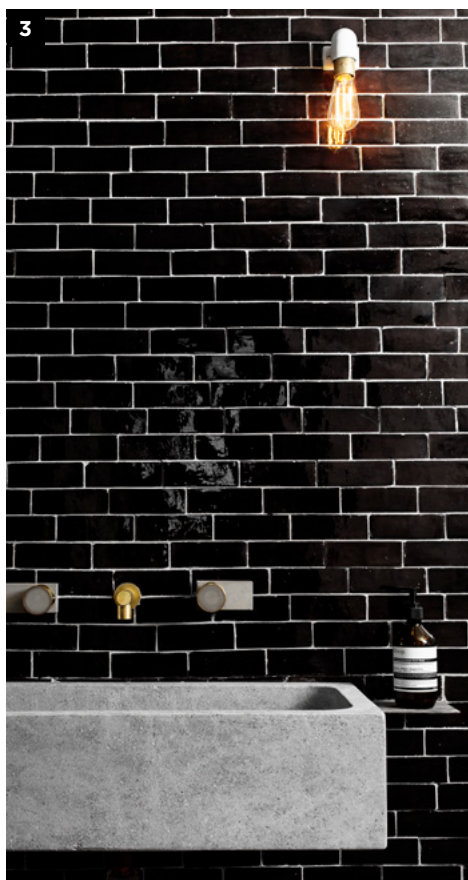

Cotto Zellige and Glazed Tiles are hand cut for precision by skilled artisans and offer a unique option for decorative walling accents. Featuring beautiful, natural variations in tactility and colour, these tiles feature a wonderfully unique translucent glaze.

Cotto Bricks offer a more textured and tactile finish. Hand-made from clay and kiln-fired, no two bricks are the same, creating an authentic, aged finish.

Bondi

Chalk

Cicada

Espresso

Seafoam

Sundance

Arrotato

Carbone

Nero

Notte

Panna

—
A selection of high resolution 3D textures is available at www.ecooutdoor.com.au

-
1. Cotto Zellige in Seafoam
 2. Cotto in a custom herringbone format
 3. Glazed Cotto tiles in Espresso
 4. Cotto Bricks in Nero
-