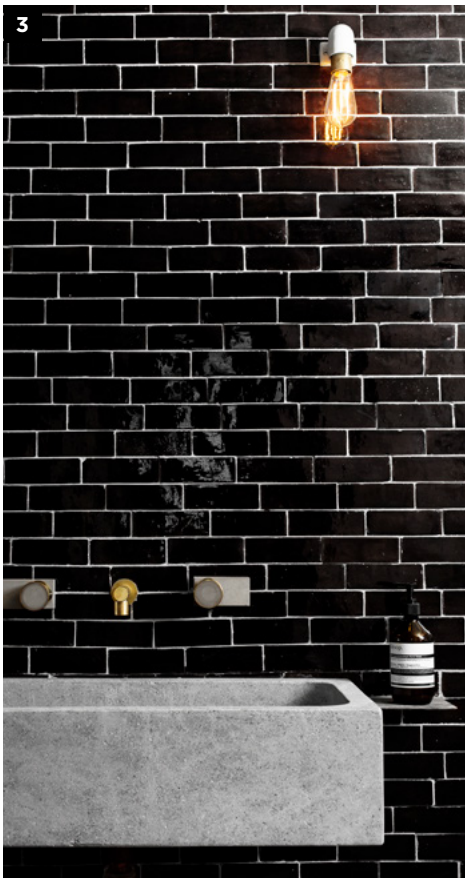

Cotto Bricks offer a more textured and tactile finish. Hand-made from clay and kiln-fired, no two bricks are the same, creating an authentic, aged finish.

Air Glow

Chalk

Espresso

Salty Dog

Sand Storm

Seafoam

Sea Ranch

Smokehood

Arrotato

Carbone

Nero

Notte

Panna

A selection of high resolution 3D textures is available at [www.ecooutdoor.com.au](http://www.ecooutdoor.com.au)