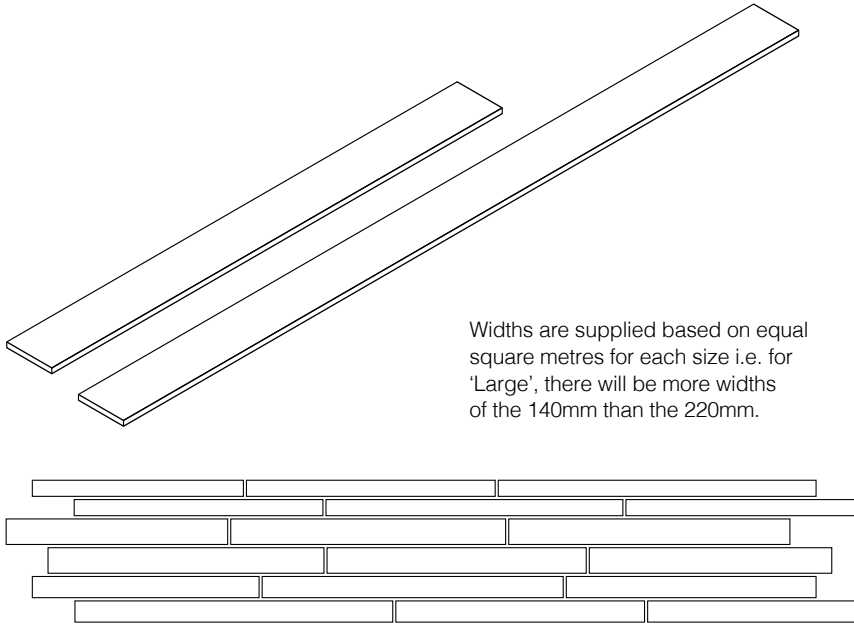

Coping / Step Tread

Square Edge

Rebated Square Edge

LARGE

Random lengths 1800-2700 x 140mm, 20mm

Random lengths 1800-2700 x 180mm, 20mm

Random lengths 1800-2700 x 220mm, 20mm

EXTRA LARGE

Random lengths 2000-3000 x 220mm, 20mm

Random lengths 2000-3000 x 260mm, 20mm

Random lengths 2000-3000 x 300mm, 20mm

For more downloadable imagery visit www.ecooutdoor.com.au

**Haybale, Lady Gray, Lunar, Mountain Ash,
Smoke Stack, Summerhouse, Viking, Willow**

Large

Random lengths 1800-2700mm,
mixed widths 140/180/220mm,
thickness 20mm

Extra Large

Random lengths 2000-3000mm,
mixed widths 220/260/300mm,
thickness 20mm

Set widths available on request
for a higher price.

Widths are supplied based on equal
square metres for each size i.e. for
'Large', there will be more widths
of the 140mm than the 220mm.

Perla

Chevron Pattern

650x120mm, 20mm

Rebate or solid treads are available on request for all wood products.