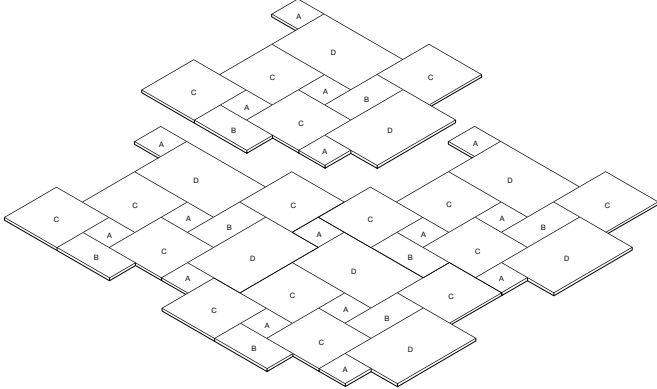

Brannon, Bullen, Osprey

Small Modular Pattern

Ratio	Sizes
4	A
2	B
4	C
2	D

Individual stone sizes vary. Lay pattern applies to all modular stones listed.
This pattern can be interlocked from all sides.
For a download of this pattern refer to website.
For further information, installation tips and pricing please call a showroom on 1300 13 14 13.

For more downloadable imagery visit www.ecooutdoor.com.au