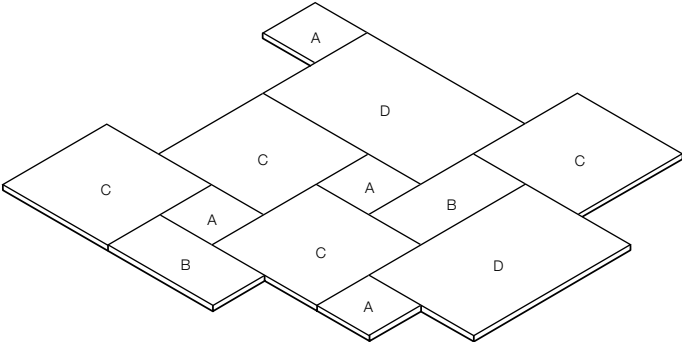

---

—  
For more downloadable imagery visit [www.ecooutdoor.com.au](http://www.ecooutdoor.com.au)

	<i>Weight (kg/m<sup>2</sup>)</i>	<i>Packing Details (m<sup>2</sup>/crate)</i>		<i>Weight (kg/m<sup>2</sup>)</i>	<i>Packing Details (m<sup>2</sup>/crate)</i>
<b>Beauford</b>			<b>Marcoola</b>		
<b>Random Lengths</b> 400-900x406/500mm, 19-22mm	50	18	<b>Tiles</b> 1000x500mm, 30mm 1000x1000mm, 30mm		
<b>Coping / Step Tread</b> Heavily Distressed 900x406mm, 30mm	80	33 units	<b>Coping / Step Tread</b> 1000x400mm, 50mm		
<b>Bolzano</b>			<b>Crazy Paving</b> Irregular crazy paving, 30mm and 50mm		
Irregular crazy paving, 30mm	75		<b>Mowbray</b>		
<b>Brannon, Bullen &amp; Osprey</b>			Irregular crazy paving, 30mm and 50mm		
Irregular crazy paving, 30mm	75		<b>Toolara</b>		
Modular 252-764mm, 30mm	75		<b>Random Lengths</b> 400-900x600mm, 18mm	50	18
<b>Camelhaas</b>			<b>Coping / Step Tread</b> Heavily Distressed 900x400mm, 30mm	84	33 units
<b>Tiles</b> Modular 271-817mm, 19-21mm	50	19.8			
<b>Coping / Step Tread</b> 817x406mm, 30mm	30				

**Brannon, Bullen, Osprey**

**Small Modular Pattern**

Ratio	Sizes
4	A
2	B
4	C
2	D

Individual stone sizes vary. Lay pattern applies to all modular stones listed.  
This pattern can be interlocked from all sides.  
For a download of this pattern refer to website.  
For further information, installation tips and pricing please call a showroom on 1300 13 14 13.