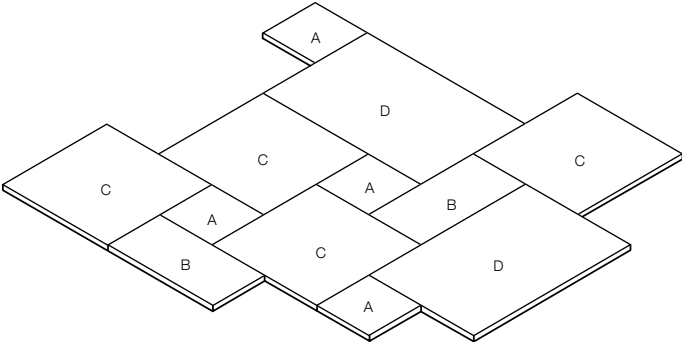

Brannon, Bullen, Osprey

Small Modular Pattern

Ratio	Sizes
4	A
2	B
4	C
2	D

Individual stone sizes vary. Lay pattern applies to all modular stones listed.
This pattern can be interlocked from all sides.
For a download of this pattern refer to website.
For further information, installation tips and pricing please call a showroom on 1300 13 14 13.

For more downloadable imagery visit www.ecooutdoor.com.au