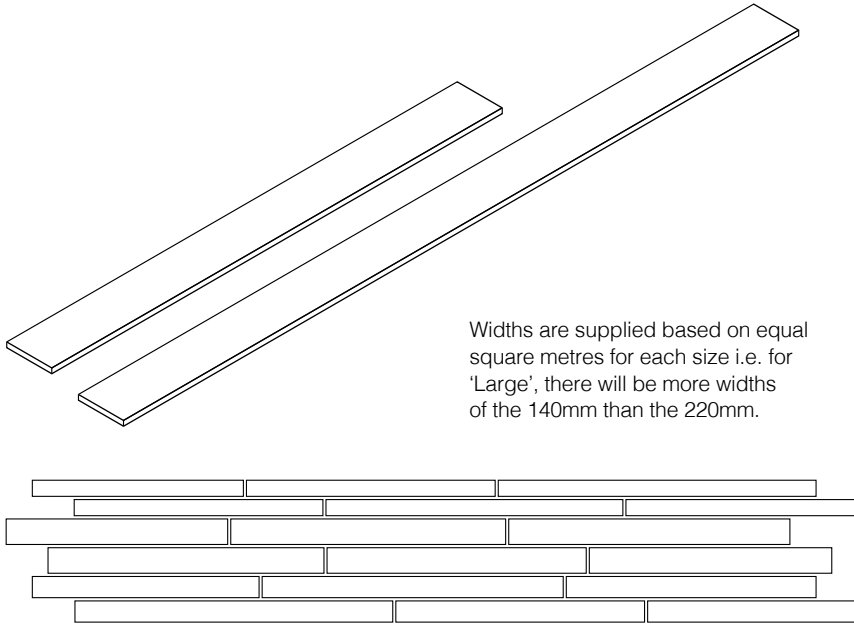

Random Lengths

Coping / Step Tread

Square Edge

Rebated Square Edge

LARGE

Random lengths 140 x 1800-2700mm, 20mm

Random lengths 180 x 1800-2700mm, 20mm

Random lengths 220 x 1800-2700mm, 20mm

EXTRA LARGE

Random lengths 220 x 2000-3000mm, 20mm

Random lengths 260 x 2000-3000mm, 20mm

Random lengths 300 x 2000-3000mm, 20mm

For more downloadable imagery visit www.ecooutdoor.com.au

Haybale, Lady Gray, Lunar, Mountain Ash, Smoke Stack, Summerhouse, Viking, Willow

Large

Random lengths 1800-2700mm,
mixed widths 140/180/220mm,
thickness 20mm

Extra Large

Random lengths 2000-3000mm,
mixed widths 220/260/300mm,
thickness 20mm

Montague

Large

Random lengths 1800-2700mm
three set widths from 140 up to 240mm
thickness 22mm

Set widths available on request
for a higher price (except Montague).
Widths are supplied based on equal
square metres for each size i.e. for
'Large', there will be more widths
of the 140mm than the 220mm.