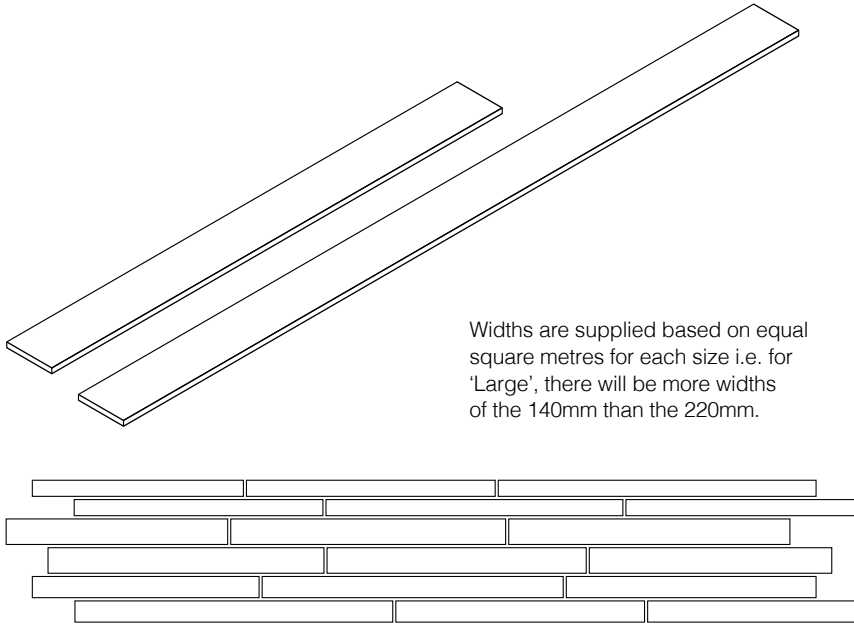

Random Lengths

Coping / Step Tread

Square Edge

Rebated Square Edge

LARGE

Random lengths 140 x 1700-2700mm, 20mm

Random lengths 180 x 1700-2700mm, 20mm

Random lengths 220 x 1700-2700mm, 20mm

EXTRA LARGE

Random lengths 220 x 2000-3000mm, 20mm

Random lengths 260 x 2000-3000mm, 20mm

Random lengths 300 x 2000-3000mm, 20mm

For more downloadable imagery visit www.ecooutdoor.com.au

Haybale, Lady Gray, Lunar, Mountain Ash, Smoke Stack, Summerhouse, Viking, Willow

Large

Random lengths 1700-2700mm,
mixed widths 140/180/220mm,
thickness 20mm

Extra Large

Random lengths 2000-3000mm,
mixed widths 220/260/300mm,
thickness 20mm

Montague

Large

Random lengths 1700-2700mm
three set widths from 140 up to 240mm
thickness 22mm

Set widths available on request
for a higher price (except Montague).
Widths are supplied based on equal
square metres for each size i.e. for
'Large', there will be more widths
of the 140mm than the 220mm.