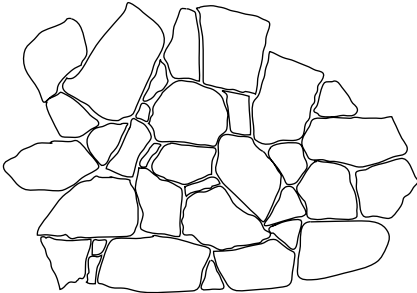

SIZES

Crazy Paving

—
For more downloadable imagery visit www.ecooutdoor.com.au

	<i>Weight (kg/m²)</i>	<i>Packing Details (m²/crate)</i>
Beauford		
Irregular crazy paving, 20mm	49	16
Bluestone		
Irregular crazy paving, 20mm	75	20
Organic Steppers, 30mm	90	
Bolzano®		
Irregular crazy paving, 30mm	85	15
Brannon, Bullen, Osprey		
Irregular crazy paving, 30mm	75	16
Endicott®		
Irregular crazy paving, 15-30mm	50	15
Porphyry		
Irregular crazy paving, 20-40mm	70	17
Luca		
Irregular crazy paving, 20-40mm	80	16
Scala®		
Irregular crazy paving, 20mm	51	15

For other complementary tile units, refer to the bluestone, split stone, sandstone and porphyry sections.
For further information, installation tips and pricing please call a showroom on 1300 13 14 13.