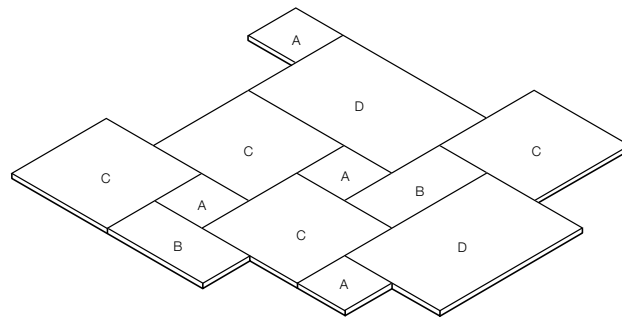

These sizes are a range guide only as we tend to custom manufacture as per project requirements. Given the high level of dimensional accuracy, typically these tiles can be laid with a suitable tile adhesive. Refer to installation tips for further information. Alternative textures can also be created for a project. Tile thickness requirements may be affected by the surface texture selected. For further information, installation tips and pricing please call a showroom on 1300 13 14 13.

Pacific Bluestone

Modular Pattern

Ratio	Sizes
2	197 x 197mm, 20mm
1	197 x 400mm, 20mm
2	400 x 400mm, 20mm
1	400 x 603mm, 20mm

Individual stone sizes vary. Lay pattern applies to all modular stones listed.

This pattern can be interlocked from all sides.

For a download of this pattern refer to website.

For further information, installation tips and pricing please call a showroom on 1300 13 14 13.

—

For more downloadable imagery visit www.ecooutdoor.com.au