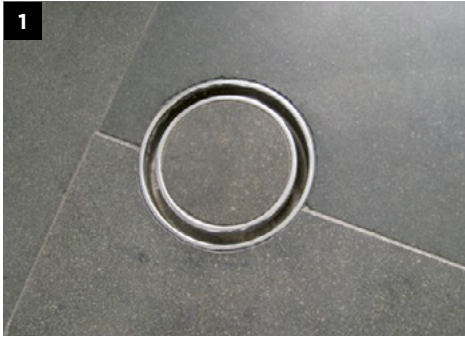

Bluestone is dense and durable, making it effective for high-traffic flooring settings such as driveways and pool surrounds.

Bluestone

Pacific Bluestone

Torino

—
A selection of high resolution 3D textures is available at www.ecooutdoor.com.au

-
1. Bluestone [Honed]
 2. Bluestone [Custom water feature, Square Edge Coping]
 3. Bluestone [Square Edge Step Tread]
 4. Bluestone [Rebated Coping]
 5. Bluestone [Organic Steppers]
 6. Bluestone [Rebated Coping]
-