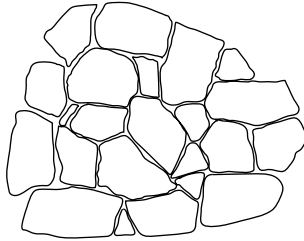

Crazy Paving