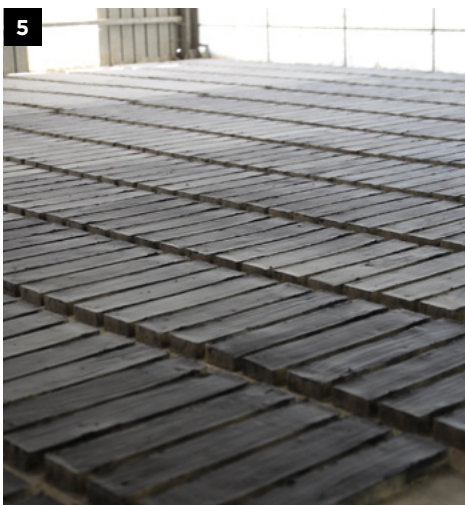

Antico Carbone

Antico Luce

Antico Nero

Antico Notte

Antico Panna

—
A selection of high resolution 3D textures is available at www.ecooutdoor.com.au

-
1. Antico Luce
 2. Antico Luce
 3. Cotto is made from clay and water
 4. Tiles are shaped before being aired dry
 5. Tiles are aired before being kiln fired
 6. Antico Luce ready for despatch
-

SIZES

Tavella

Listello

Pebbles

Coping / Step Tread

Shown here in Herringbone pattern

—
For more downloadable imagery visit www.ecooutdoor.com.au

Antico Luce	<i>Weight (kg/UOM)</i>	<i>Packing Details (UOM/crate)</i>
Tavella 155x310mm, 23mm	42	20m ²
Listello 60x265mm, 28mm	50	20m ²
Coping / Step Tread 155x310mm, 55mm	4.5	212 units
Pebbles Large round stones 20kg bag Small flat stones 20kg bag		
Antico Arrotato, Antico Carbone, Antico Nero, Antico Notte, Antico Panna		
Tavella 150x300mm, 25mm	40	29m ²
Listello 70x300mm, 25mm	40	26m ²