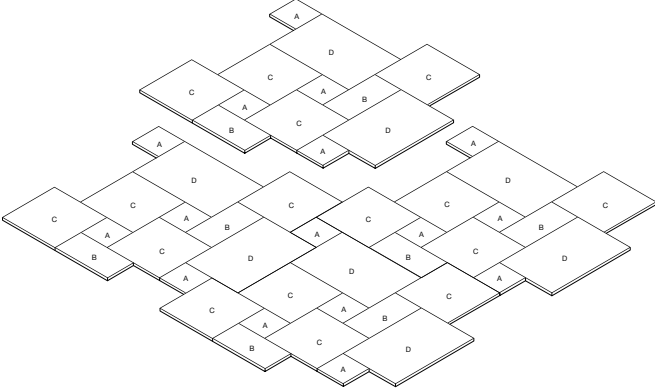

	<i>Weight (kg/UOM)</i>	<i>Packing Details (UOM/crate)</i>		<i>Weight (kg/UOM)</i>	<i>Packing Details (UOM/crate)</i>
Beauford			Camelhaas		
Random Lengths			Tiles		
406/500x406-915mm, 19-22mm	50	18m ²	Modular 271-817mm, 19-21mm	46	20m ² (4x5m ²)
Crazy Paving			Coping / Step Tread		
Irregular crazy paving, 20mm	49	16m ²	406x817mm, 30mm	26	35 units
Coping / Step Tread			406x817mm, 50mm	45	20 units
406x915mm, 30mm	30	33 units	Toolara		
406x915mm, 50mm	45	20 units	Random Lengths		
Rebated Square Edge			600x400-900mm, 18mm	48	25m ²
350x1200mm, 40mm body, 170mm face	45	8 units	Coping / Step Tread		
Large Step Tread			400x900mm, 30mm	26	35 units
350x1000mm, 150mm (Antique)	125	7 units	400x900mm, 50mm	45	20 units
350x1000mm, 150mm (Tumbled)	125	7 units			
Bolzano®					
Crazy Paving					
Irregular crazy paving, 30mm	85	15m ²			
Coping / Step Tread					
406x610mm, 30mm	20	60 units			
Brannon, Bullen & Osprey					
Tiles					
Modular 252-764mm, 30mm	75	11.6m ²			
Crazy Paving					
Irregular crazy paving, 30mm	75	16m ²			

Brannon, Bullen, Osprey

Small Modular Pattern

Ratio	Sizes
4	A
2	B
4	C
2	D

Individual stone sizes vary. Lay pattern applies to all modular stones listed.
This pattern can be interlocked from all sides.
For a download of this pattern refer to website.
For further information, installation tips and pricing please call a showroom on 1300 13 14 13.