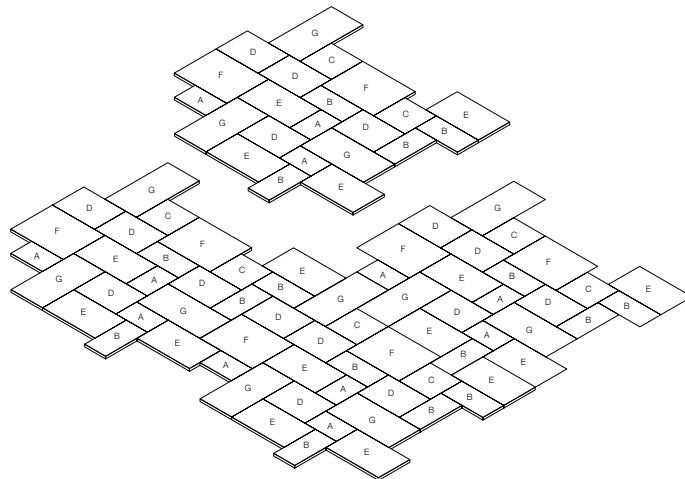

Brannon, Bullen, Osprey

Small Modular Pattern

Ratio	Sizes
4	A
2	B
4	C
2	D

Individual stone sizes vary. Lay pattern applies to all modular stones listed.
This pattern can be interlocked from all sides.
For a download of this pattern refer to website.
For further information, installation tips and pricing please call a showroom on 1300 13 14 13.

For more downloadable imagery visit www.ecooutdoor.com.au

Camelhaas

Small Modular Pattern

Ratio	Sizes
3	A
4	B
2	C
4	D
4	E
2	F
3	G

Individual stone sizes vary. Lay pattern applies to all modular stones listed.

This pattern can be interlocked from all sides.

For a download of this pattern refer to website.

For further information, installation tips and pricing please call a showroom on 1300 13 14 13.

—

For more downloadable imagery visit www.ecooutdoor.com.au