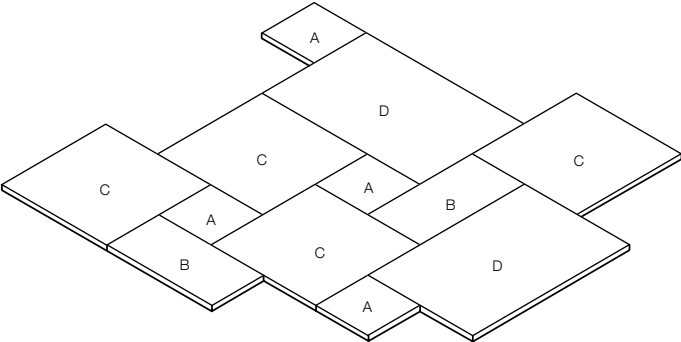

	<i>Weight (kg/UOM)</i>	<i>Packing Details (UOM/crate)</i>		<i>Weight (kg/UOM)</i>	<i>Packing Details (UOM/crate)</i>
Beauford			Camelhaas		
Random Lengths			Tiles		
406/500x406-915mm, 19-22mm	50	18m ²	Modular 271-817mm, 19-21mm	46	20m ² (4x5m ²)
Crazy Paving			Coping / Step Tread		
Irregular crazy paving, 20mm	49	16m ²	406x817mm, 30mm	26	35 units
Coping / Step Tread			406x817mm, 50mm	45	20 units
406x915mm, 30mm	30	33 units	Toolara		
406x915mm, 50mm	45	20 units	Random Lengths		
Rebated Square Edge			600x400-900mm, 18mm	48	25m ²
350x1200mm, 40mm body, 170mm face	45	8 units	Coping / Step Tread		
Large Step Tread			400x900mm, 30mm	26	35 units
350x1000mm, 150mm (Antique)	125	7 units	400x900mm, 50mm	45	20 units
350x1000mm, 150mm (Tumbled)	125	7 units			
Bolzano®					
Crazy Paving					
Irregular crazy paving, 30mm	85	15m ²			
Coping / Step Tread					
406x610mm, 30mm	20	60 units			
Brannon, Bullen & Osprey					
Tiles					
Modular 252-764mm, 30mm	75	11.6m ²			
Crazy Paving					
Irregular crazy paving, 30mm	75	16m ²			

Brannon, Bullen, Osprey

Small Modular Pattern

Ratio	Sizes
4	A
2	B
4	C
2	D

Individual stone sizes vary. Lay pattern applies to all modular stones listed.
This pattern can be interlocked from all sides.
For a download of this pattern refer to website.
For further information, installation tips and pricing please call a showroom on 1300 13 14 13.